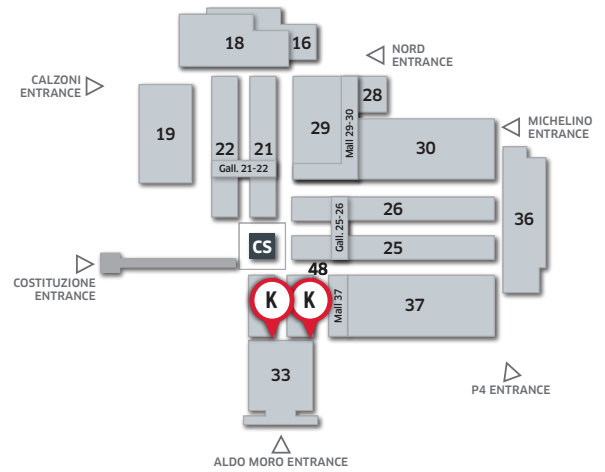

CERSAIE
Bologna - Italy

Advertising Spaces

POSITIONS

INSIDE THE EXHIBITION CENTRE

cod. **102011206**

TYPE

K

23-27 / 09 / 2024

ADVERTISING POSITIONS MAP

Cover Up hung on the entrance wall of Hall 33

POSITIONS AVAILABLE: 2

Rate € 8.000,00

1 COVER UP GRAPHIC

Dimensions: **8,40 x 4 m** (width x height)
File format: **vector-graphics format** in high resolution **300 dpi**